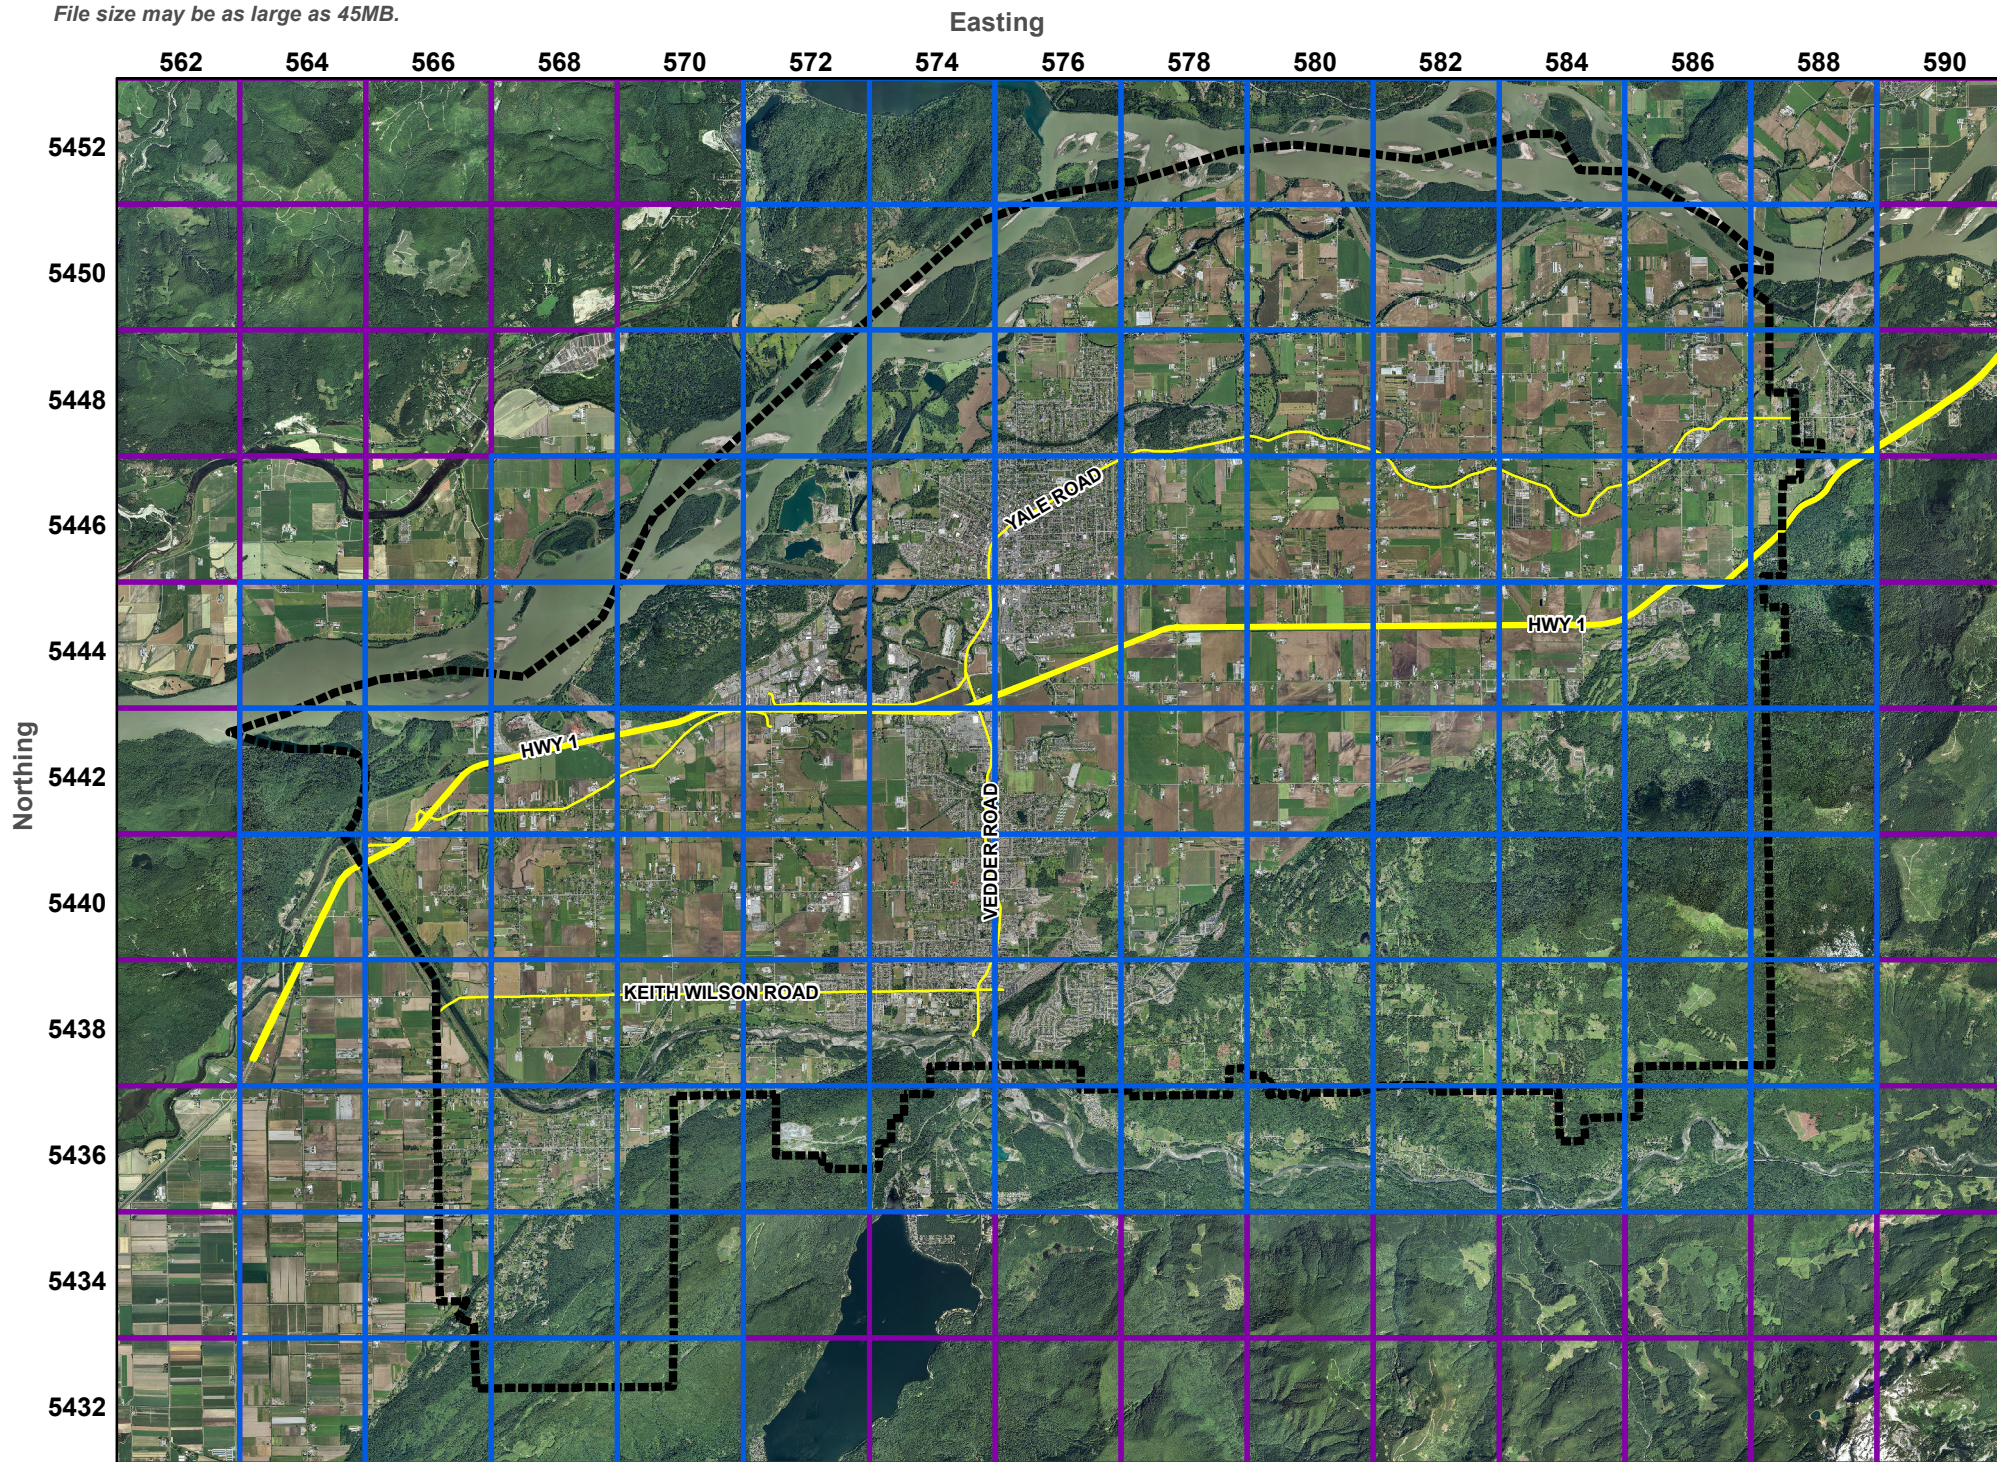

File size may be as large as 45MB.

 10cm resolution

 30cm resolution

Click the map squares to download the 2016, RGB, .ecw file for that area.